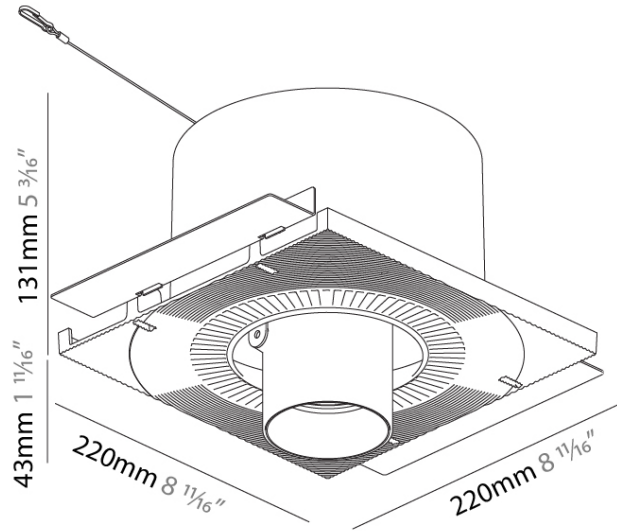

Fixture Material: Aluminum Die Cast
Cut-out Measurements: 225mm / 8 7/8" x 225mm / 8 7/8"
Upon Request: Unique Sizes

ELECTRICAL

Lamp Type: LED (Zhaga Standard)
Input Wattage (W): 19.3 + 2.6
Total Output Wattage (W): 16.5 + 2.2
Dimming: Tri-Mode (Non-Dimming and Phase Dimming (120Vac only) and 0-10V Dimming)
Driver Included: No
Driver Location: Remote
Driver Type: Constant Current & Constant Voltage - Universal
Driver Class: Class 2
Input Voltage (V): 120 - 277
Output Voltage (V): 24
Constant Current (MA): 500

LED

Number of LEDs: 2
Color Temperature (°K): 2700 / 3000 / 3500 / 4000
Max. Delivered Lumen (lm): 1515 / 1575 / 1673 / 1707
Nominal Lumen (lm): 2285 / 2375 / 2524 / 2575
CRI: >90 CRI
Lamp Life (hrs): 50000
Upon Request: Special Color Temperature

OPTICAL

Reflector: 12 / 16 / 32
Optic: Lens Pack - No Lens / Linear Spread Lens / Honeycomb / Spread Lens
Adjustability: Rotational 355°; Tilt 45°
Upon Request: Special Beam Angles

RATINGS AND CERTIFICATIONS

Available for international specifications by adding "INT" at the end of the existing Model #. For assistance on 'custom' specifications, contact zteam@zaneen.com.
In a constant effort to supply the best product, we reserve the right to change specifications or materials without notice. The most recent specification sheets are found at zaneen.com
IP rating: IP20